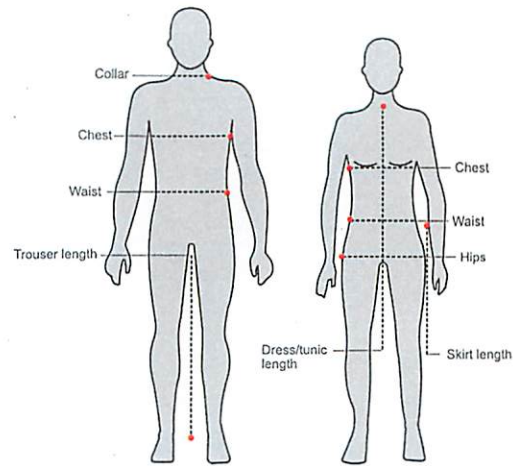

HOW TO MEASURE YOUR CHILD

Measure the actual body measurements as this is far more accurate than measuring over clothes.

CHEST: Measure around the chest at the fullest part, placing the tape close up under the arms.

COLLAR: Measure around the base of the neck where the collar sits, inserting two fingers between the neck and tape to allow growth

WAIST: Measure around the natural waistline.

TROUSER LENGTH: Measure the inside leg from crotch to floor without shoes on.

HIPS: Measure around your hips, 20cm (8") below your natural waistline.

SKIRT LENGTH: Measure from the waist down to where you would want the hem

DRESS & PINAFORE LENGTH: Measure from nape of neck to length required.